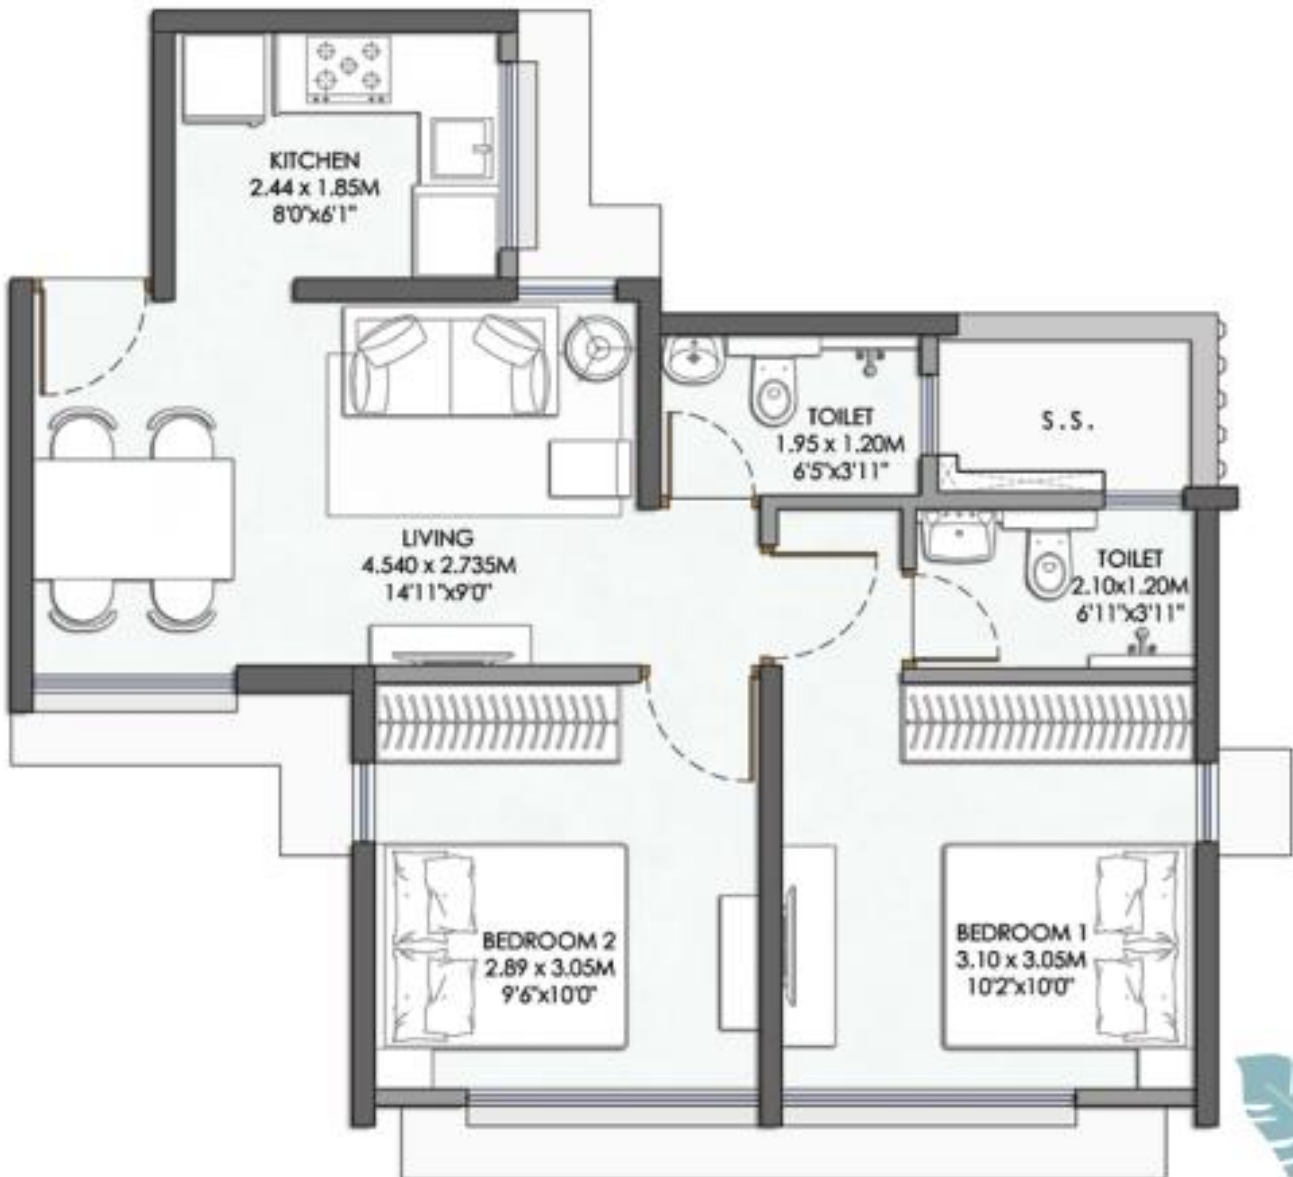

2 BHK

Rera Carpet Area - 44.75 Sq.Mt. (482 Sq.Ft.)