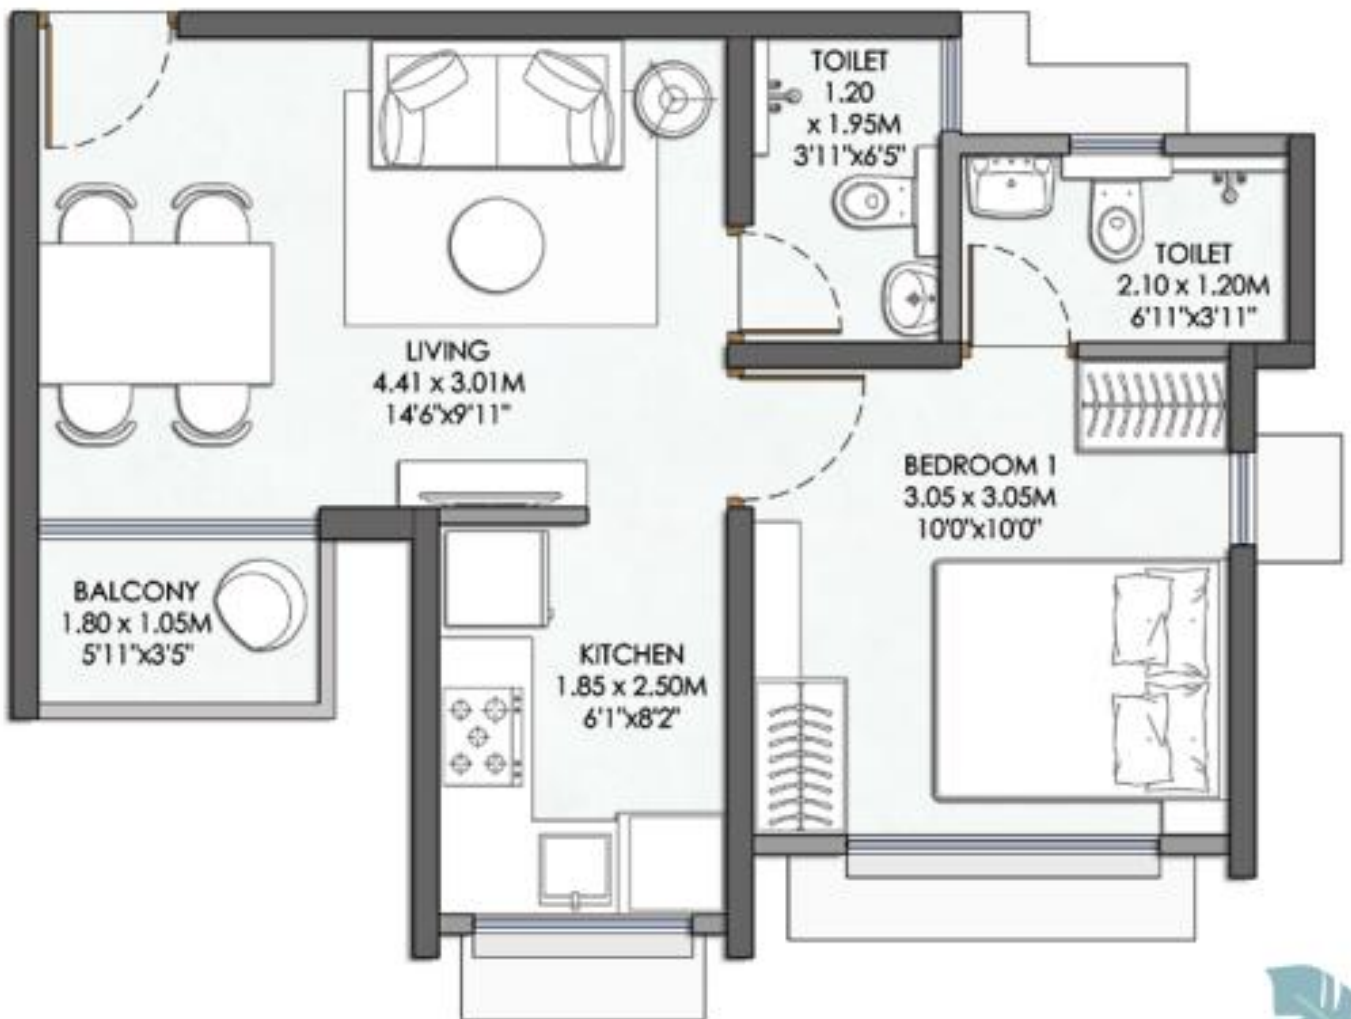

2 BHK SUPREME	SQM	SQFT
RERA CARPET AREA	48.12	517.96
BALCONY AREA	1.89	20.34

2 BHK	SQM	SQFT
RERA CARPET AREA	44.75	481.69

1 BHK	SQM	SQFT
RERA CARPET AREA	34.02	366.19
BALCONY AREA	1.89	20.34

2 BHK	SQM	SQFT
RERA CARPET AREA	44.75	481.69

1 BHK	SQM	SQFT
RERA CARPET AREA	34.02	366.19
BALCONY AREA	1.89	20.34

**GROUND, 1ST, 2ND, 4TH, 5TH, 6TH, 7TH, 9TH, 10TH, 11TH, 12TH, 14TH, 15TH, 16TH
17TH, 19TH, 20TH, 21ST, 22ND, 24TH & 25TH TYPICAL FLOOR PLAN
BUILDING NO.3, WING C3**

2 BHK

Rera Carpet Area - 44.75 Sq.Mt. (482 Sq.Ft.)

1 BHK + BALCONY

Rera Carpet Area - Flat : 34.02 Sq.Mt. (366 Sq.Ft.) + Balcony : 1.89 Sq.Mt. (20 Sq.Ft.)

2 BHK + BALCONY

Rera Carpet Area - Flat : 48.12 Sq.Mt. (518 Sq.Ft.) + Balcony : 1.89 Sq.Mt. (20 Sq.Ft.)